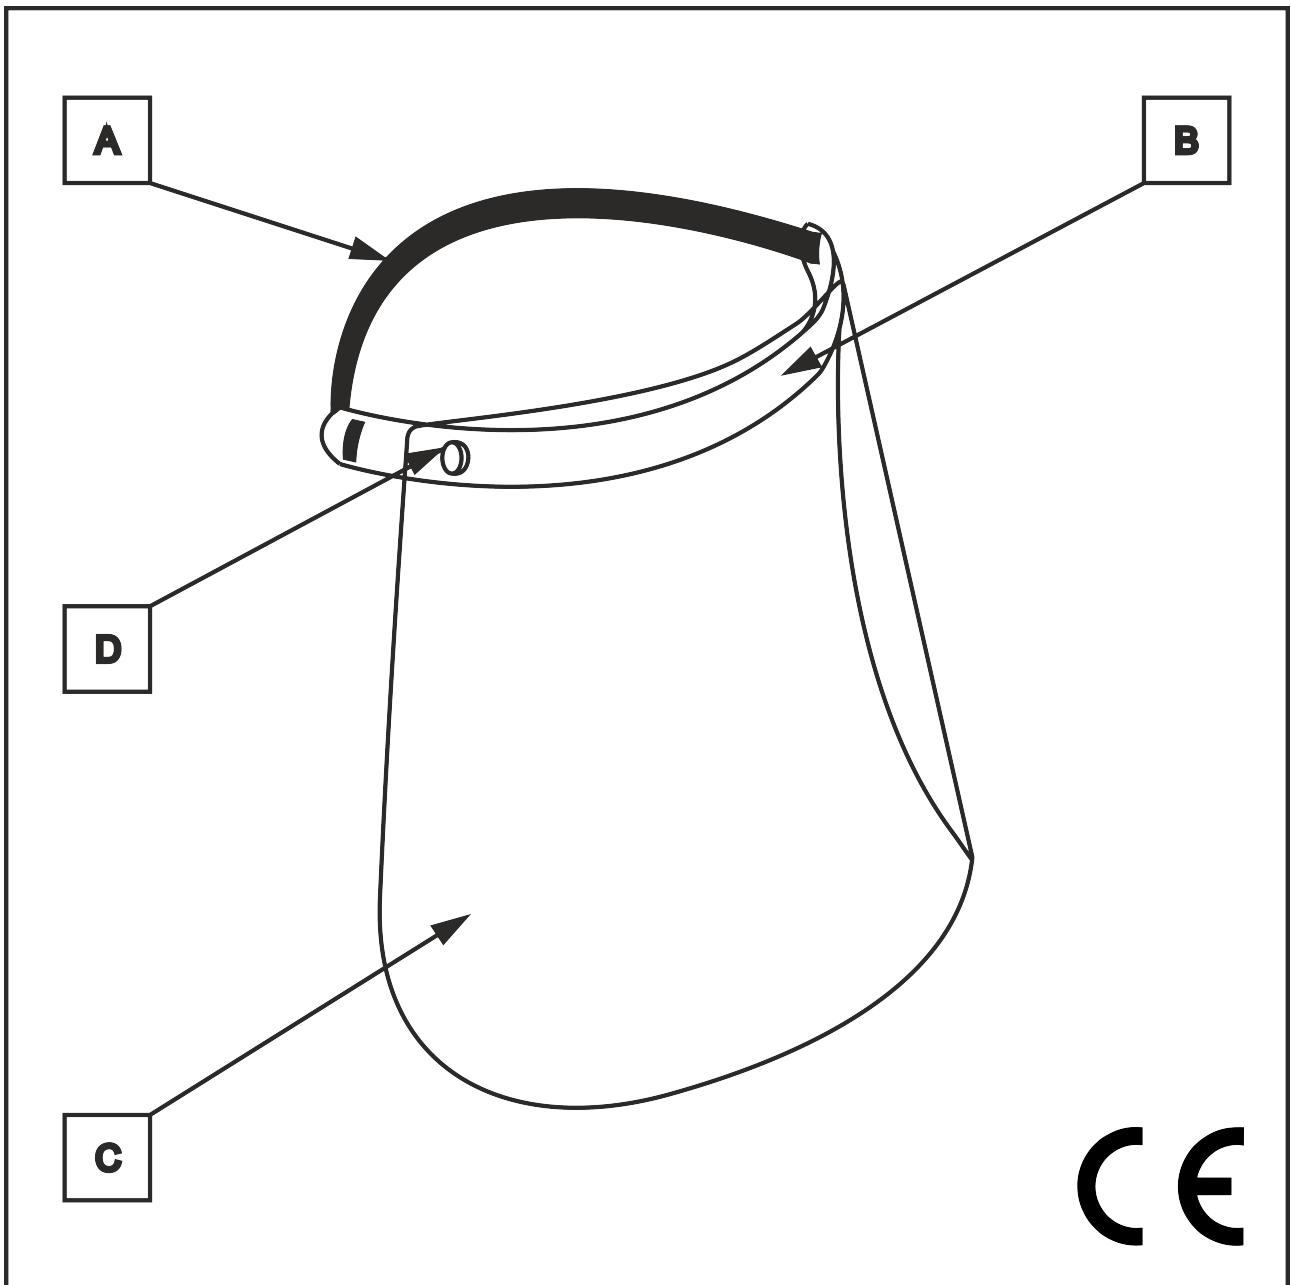

#### DESCRIPTION

The face shield has a declaration of conformity CE. The front is made of transparent PET, protects against external factors, like cleaning agents on weak bases or water. It is reusable, lightweight and comfortable to use. It has a tilting visor. Thanks to the elastic band, it can be adjusted to the size of the head.

#### MATERIALS

Front / face	Transparent PET
Forehead	Protective foam
Back	Elastic band
Temples	Plastic screws

#### FEATURES

- can be disinfected with alcohol
- packing individually
- forehead protective foam
- tilting visor
- adjustable length
- reusable
- dimension of transparent visor 38cm x 24.5 cm

Legend:

A – adjustable elastic band